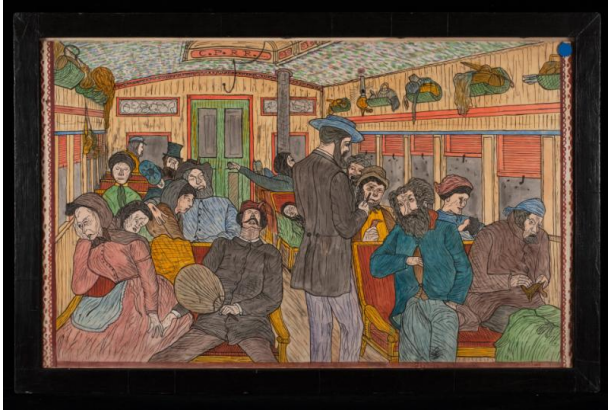

Basic Detail Report

A Central Pacific Railroad Car

Date

1890-1899

Primary Maker

Lawrence W. Ladd

Medium

Watercolor on paper

Description

Interior of railroad car. People seated, conductor standing in aisle. Luggage hanging from racks above passengers. Red/white scalloped edge along both sides.

Dimensions

Sight: 18 1/4 x 29 3/8 in. (46.4 x 74.6 cm)