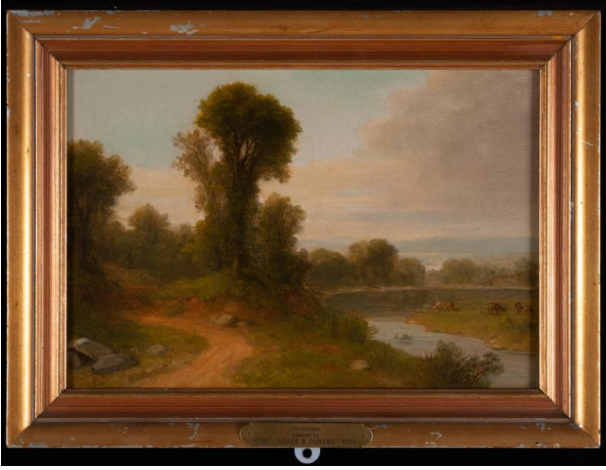

Basic Detail Report

Landscape

Date

c. 1860

Primary Maker

Asher Brown Durand

Medium

Oil on board

Description

Label pasted on back reads: "Prepared Mill-Board, Trade- Mark, below that Winsor and Newton/Artists /Colourmen/To Her Majesty/T.R.H. The Prince & Princess of Wales/38, Rathbone Place, London. W."

Dimensions

Sight: 8 1/2 × 12 5/16 in. (21.6 × 31.3 cm)