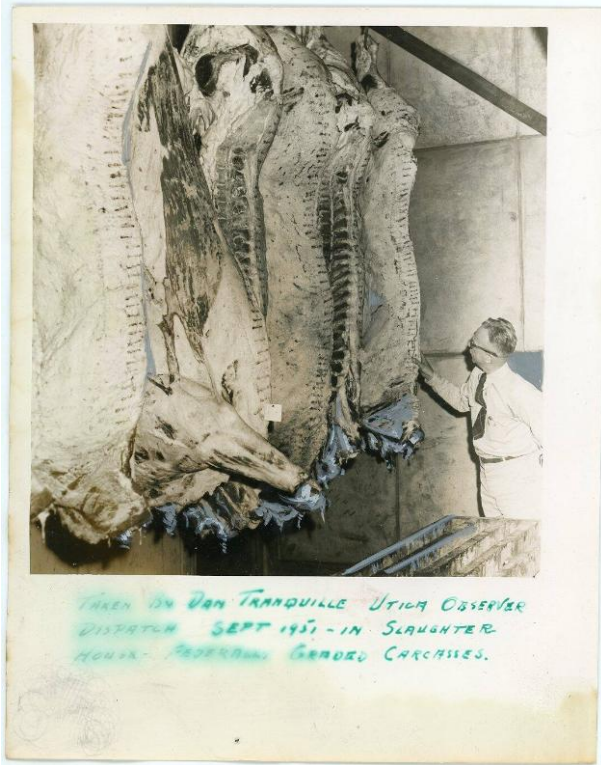

Basic Detail Report

Clark's Slaughter House

Date

1951

Medium

Photographic Paper

Description

Federally graded carcasses hanging being inspected by a man in a shirt & tie, wearing glasses (Clayton Bantham) at Clark's Slaughter House on Route 80 South of Cooperstown.

Dimensions

Sight: 9 × 7 in. (22.9 × 17.8 cm)