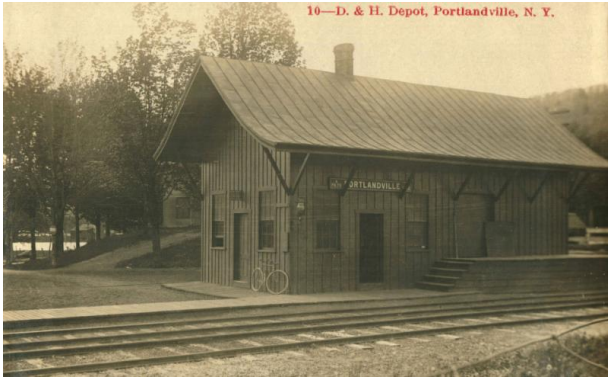

Basic Detail Report

Railroad Station, Portlandville, NY

Date

1910

Medium

Continuous-tone photographic image, heavy stock paper

Description

Image of a train station from across the tracks. There is a bike leaning up against the side of the building. The sign over the door reads "Portlandville". The writing on the photo reads "10-D&H Depot, Portlandville, NY".

Dimensions

Sight: 3 1/2 × 5 1/2 in. (8.9 × 14 cm)