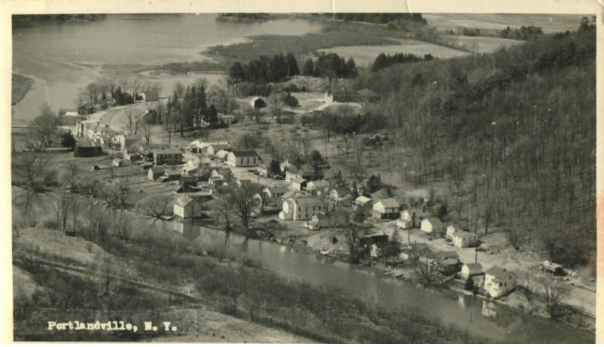

Basic Detail Report

Portlandville New York Birdseye View

Date

nd.

Medium

Continuous-tone photographic image, heavy stock paper

Description

Birdseye view of Portlandville, NY. There is a river with train tacks on one side of it and the town on the other.

Dimensions

Sight: 3 1/2 × 5 1/2 in. (8.9 × 14 cm)