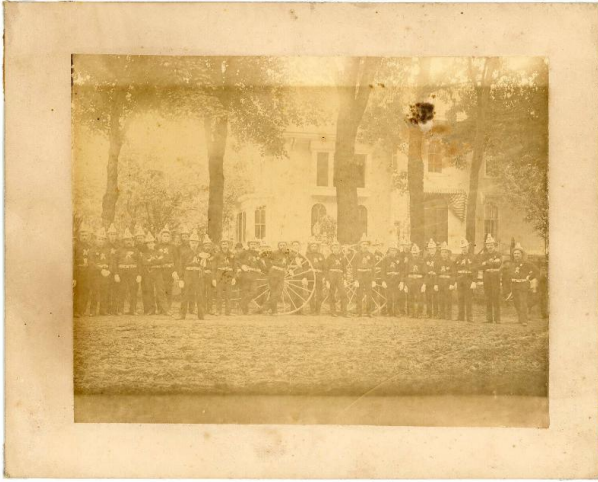

Basic Detail Report

Fire Company

Date

nd.

Medium

Photographic paper, cardboard mount

Description

Image of a large group of men, all in uniform lined up together in front of a very large house. There are two wagon wheels in the middle of the group and a line of

trees behind them.

Dimensions

Sight: 6 1/4 × 8 in. (15.9 × 20.3 cm) Matted: 8 × 10 in. (20.3 × 25.4 cm)