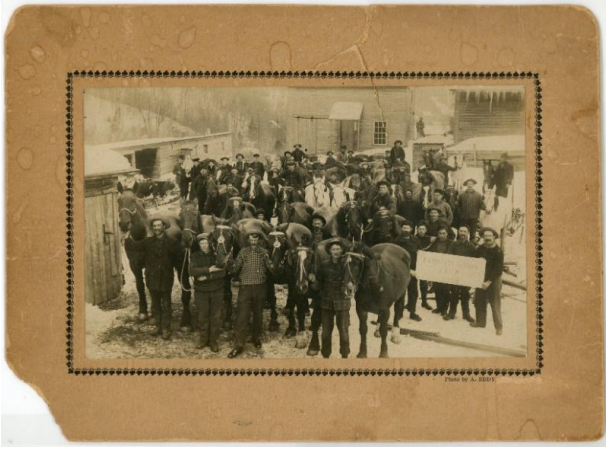

Basic Detail Report

F. Chaffee & Sons Camp 1908

Date

c. 1908

Medium

Photographic Paper, Cardboard mount

Description

Large group of people and horses posing for a photo. To the right of the group some men hold a sign that reads "F

Chaffee and sons camp 1908".

Dimensions

Sight: 5 × 8 in. (12.7 × 20.3 cm)