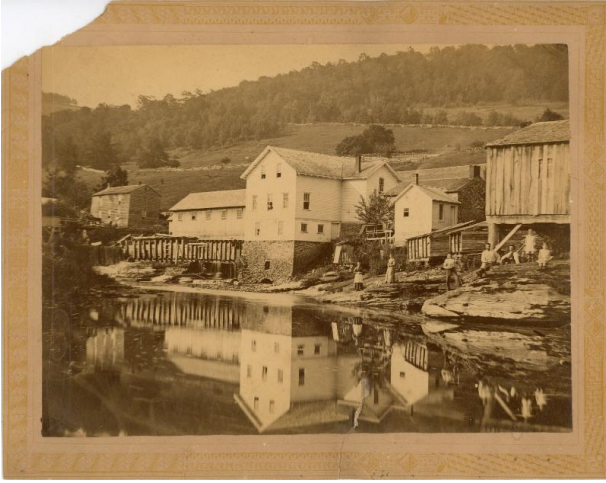

Basic Detail Report

Mill

Medium

Photographic paper

Description

Image of a mill and its reflection in the water. Seven people stand/sit on the rocks next to the river bank.

Dimensions

Overall: 8 1/2 × 10 1/2 in. (21.6 × 26.7 cm)