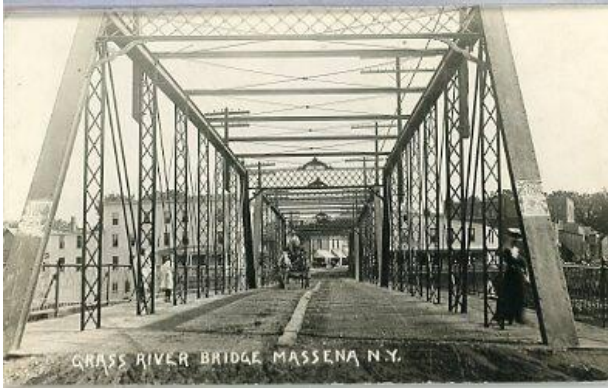

Basic Detail Report

Grass River Bridge, Massena, NY

Date

c. 1909

Medium

Photographic paper

Description

Image of a bridge with pedestrians and a horse and

wagon coming up one side of bridge.