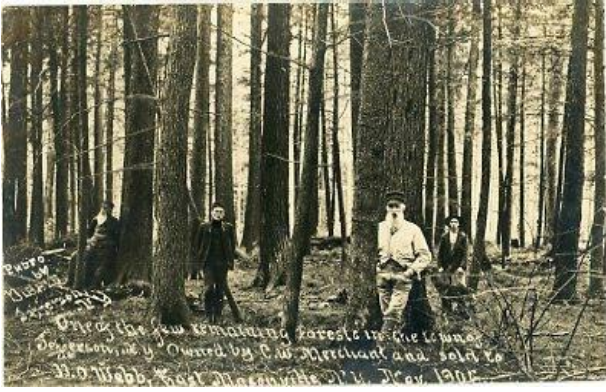

## Dimensions

Overall: 3 1/2 × 5 1/2 in. (8.9 × 14 cm)

### Description

A group of four men leaning against trees in the forest.