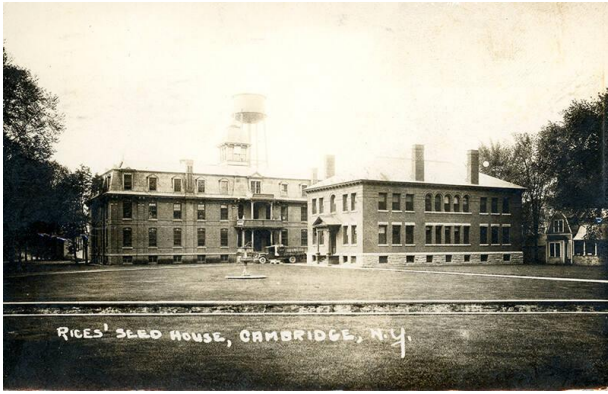

Basic Detail Report

Rice's Seed House, Cambridge N.Y.

Date

c. 1935

Medium

Photograph on Heavy Paper

Description

The exterior of two large brick buildings. The forward most shows three stories of windows with three chimneys. The back most, shows four stories of windows, A cupola and a water tower behind. Between the buildings is parked a truck. On the lawn in front of the buildings sits a fountain. another small building can be seen in the right edge of the image. On the front of the card is written "Rice's Seed House, Cambridge, N.Y."