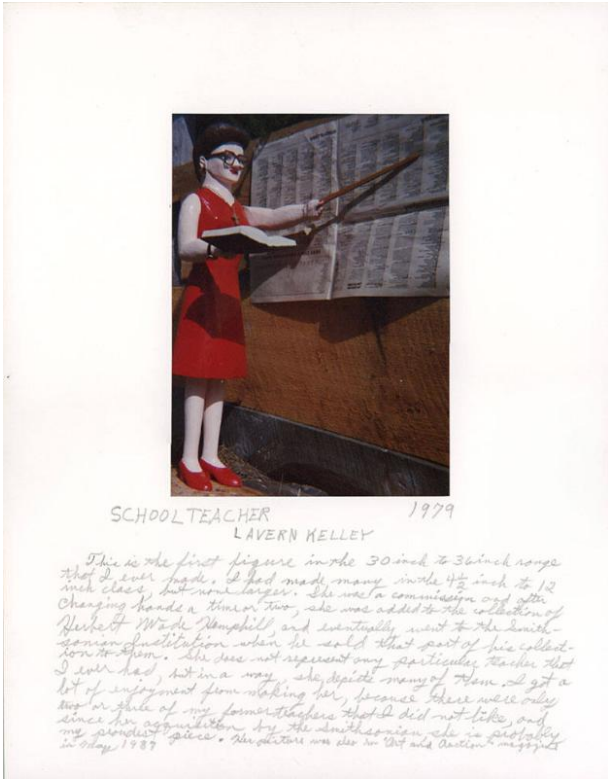

Basic Detail Report

School Teacher

Date

1979

Primary Maker

Lavern Kelley

Medium

Photographic print Heavy Mat Board Glass

Description

Photograph of Lavern Kelley's "School Teacher" mounted.

Under glass with backing from fram. frame missing.

Includes artist's thoughts on object written below image.

Dimensions

Sight: 6 3/4 x 5 in. (17.1 x 12.7 cm)