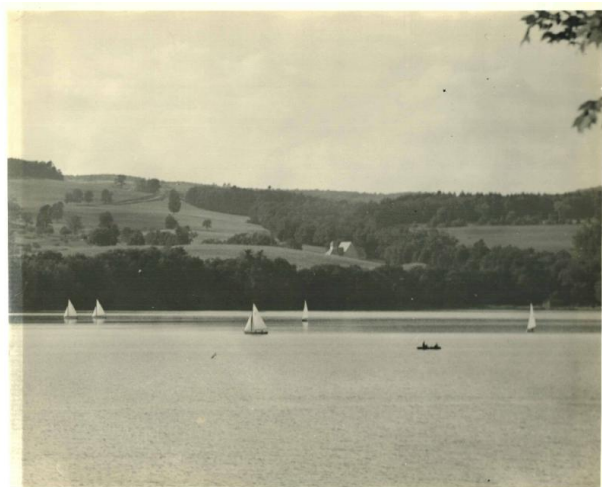

# Basic Detail Report

---

Sight: 8 × 10 in. (20.3 × 25.4 cm)

## Sailboats on Otsego Lake

### Description

Sailboats and canoe on Otsego Lake. The hillside behind them is partially wooded, and partially fields.