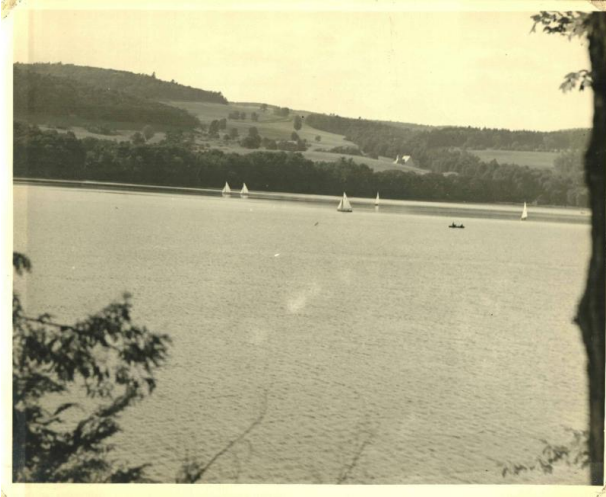

Basic Detail Report

Sailboats on Otsego Lake

Date

c. 1940

Medium

Photographic Paper

Description

Five sailboats and a canoe on Otsego Lake. The photo was taken from the shore, looking through some trees. The shore opposite the camera is partially wooded.

Dimensions

Sight: 8 × 10 in. (20.3 × 25.4 cm)