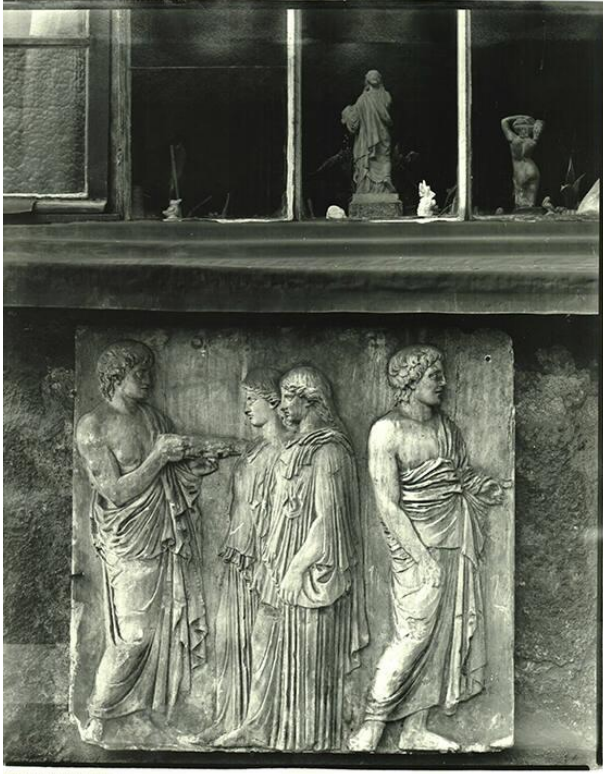

Basic Detail Report

Studio Window, Paris, 1950

Date

1950

Medium

gelatin silver print

Description

Image of a part of the Parthenon Frieze Slab VII on the exterior wall beneath the window sill of a studio in Paris. It shows a priest welcoming two young maidens bringing sacrificial objects to a temple, while another priest greets maidens not depicted in this fragment. Most likely a copy, as the original pieces are located in museums. Statuettes can be seen inside through the window.

Dimensions

Overall: 9 5/8 × 7 3/4 in. (24.5 × 19.7 cm)