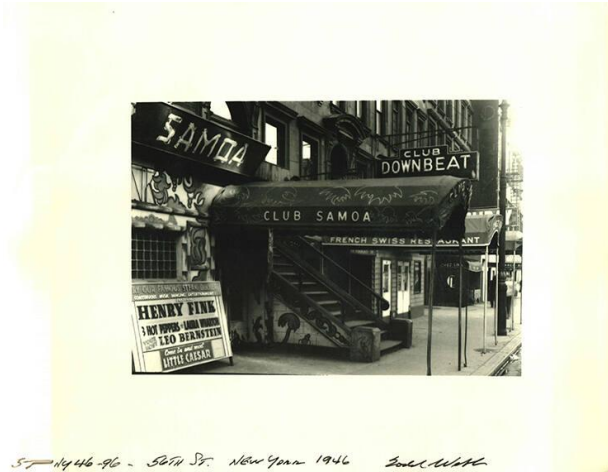

Basic Detail Report

56th St., New York, 1946

Date

1946

Medium

gelatin silver print

Description

Image of a New York City street with entrances to clubs lining it. Club Samoa, and Club Downbeat signs can be seen.

Dimensions

Overall: 4 1/2 × 6 1/2 in. (11.4 × 16.5 cm)