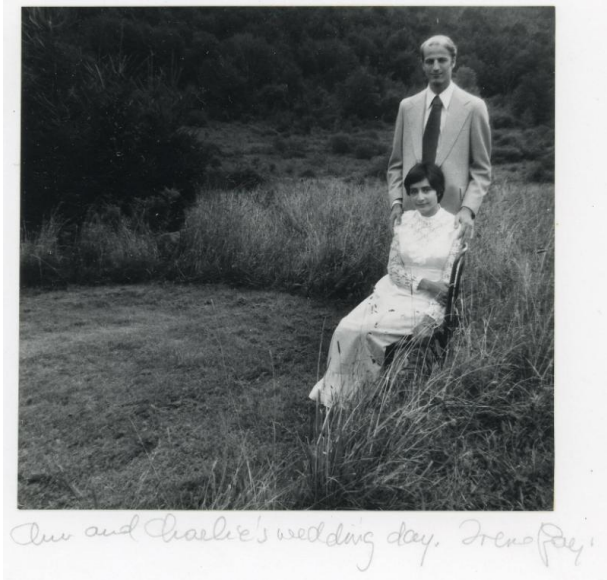

Basic Detail Report

Ann and Charlie's Wedding Day

Date

August 14, 1976

Medium

Black & White Silver Gelatin Photographs

Description

Woman and man posing for a picture in a field. The woman is sitting on a chair in front of the man. They are both dressed nicely. The woman wears a long skirt and blouse and the man is wearing a suit and tie. They are on a mowed lawn and right behind them the grass is very tall.

Dimensions

Sight: 4 5/8 × 4 15/16 in. (11.7 × 12.5 cm) Matted: 10 × 8 in. (25.4 × 20.3 cm)