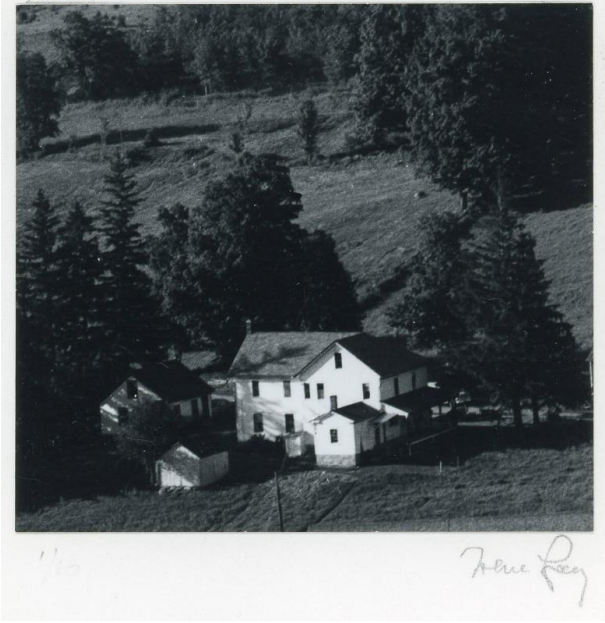

Basic Detail Report

Farmhouse in USA

Date

c. 1960-1985

Medium

Black & White Silver Gelatin Photographs

Description

Birdseye view of a large farm house and its out-buildings. On the other side of the house there is a cleared hill side.

Dimensions

Sight: 3 1/2 × 3 7/8 in. (8.9 × 9.9 cm) Matted: 10 × 8 in. (25.4 × 20.3 cm)