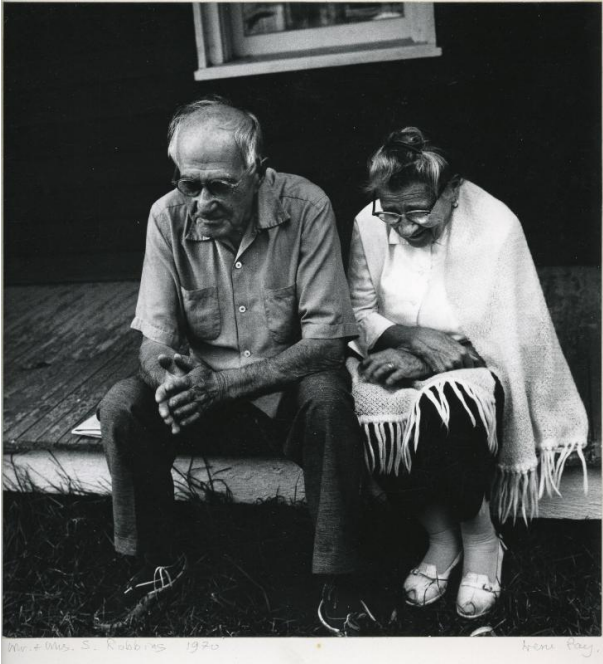

Basic Detail Report

in. (43.2 × 35.6 cm)

Mr. and Mrs. S. Robbins

Date

1970

Medium

Black & White Silver Gelatin Photographs

Description

Man and woman sitting on the edge of a porch. The man is wearing a short sleeve button down and pants. The woman is wearing pants and a light colored shawl over a button down shirt. They both wear glasses and the woman has her hair in a bun.