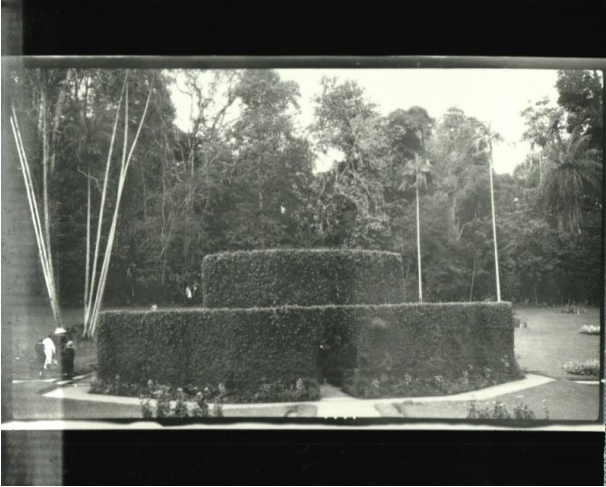

Basic Detail Report

Governor's House or Viceregal Lodge Garden

Date

c. 1926

Medium

Paper, photographic (Copy Print)

Description

One male and two females going around huge structure walled garden, Governors house or viceregal lodge

Dimensions

Sight: 4 × 5 in. (10.2 × 12.7 cm)