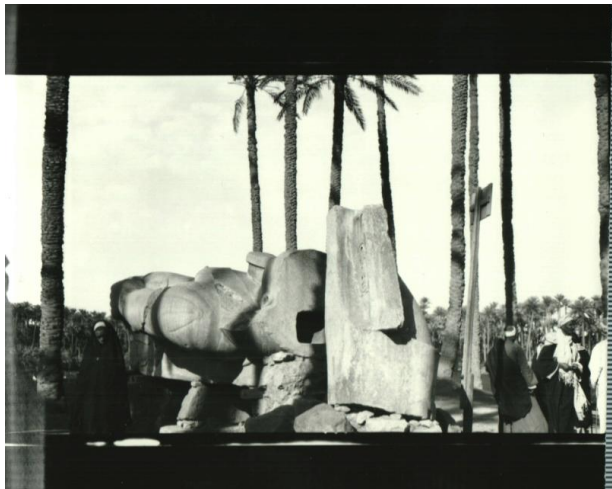

Basic Detail Report

Desert

Date

c. 1926

Medium

Paper, photographic (Copy Print)

Description

Arab standing by elevated forms in desert

Dimensions

Sight: 4 × 5 in. (10.2 × 12.7 cm)