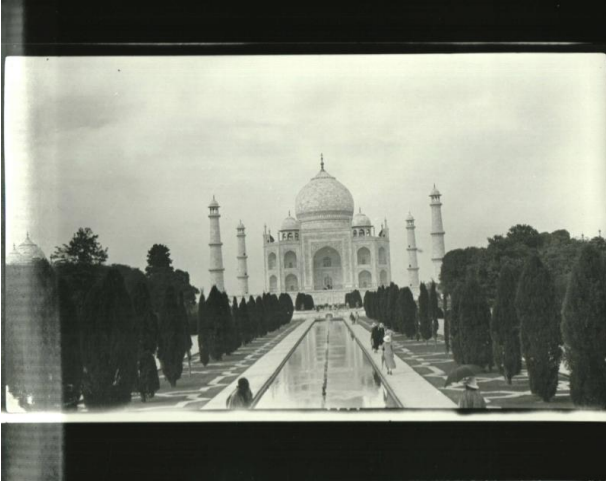

Basic Detail Report

People at the Taj Mahal

Date

c. 1926

Medium

Paper, photographic (Copy Print)

Description

Taj Mahal, pool with people on walk- Agra, India

Dimensions

Sight: 4 × 5 in. (10.2 × 12.7 cm)