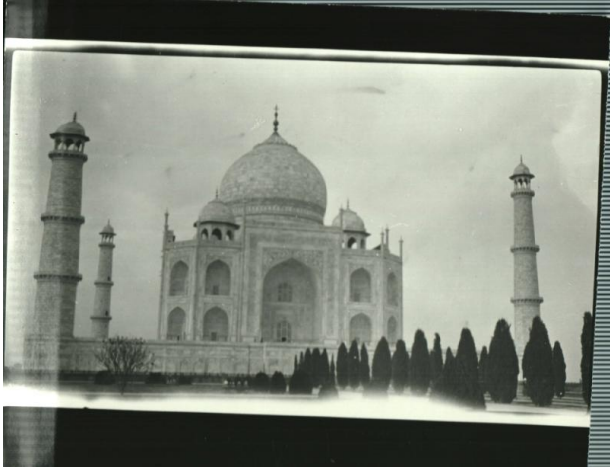

Basic Detail Report

Sight: 4 × 5 in. (10.2 × 12.7 cm)

Taja Mahal

Date

c. 1926

Medium

Paper, photographic (Copy Print)

Description

Mosque from side, Taja mahal-Agra, India

Dimensions