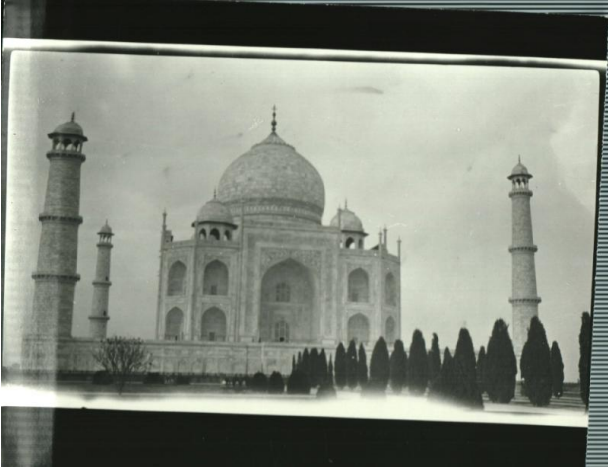

Basic Detail Report

Sight: 4 × 5 in. (10.2 × 12.7 cm)

Taja Mahal

Date

c. 1926

Medium

Paper, photographic (Copy Print)

Description

Mosque from side, Taja mahal-Agra, India

Dimensions