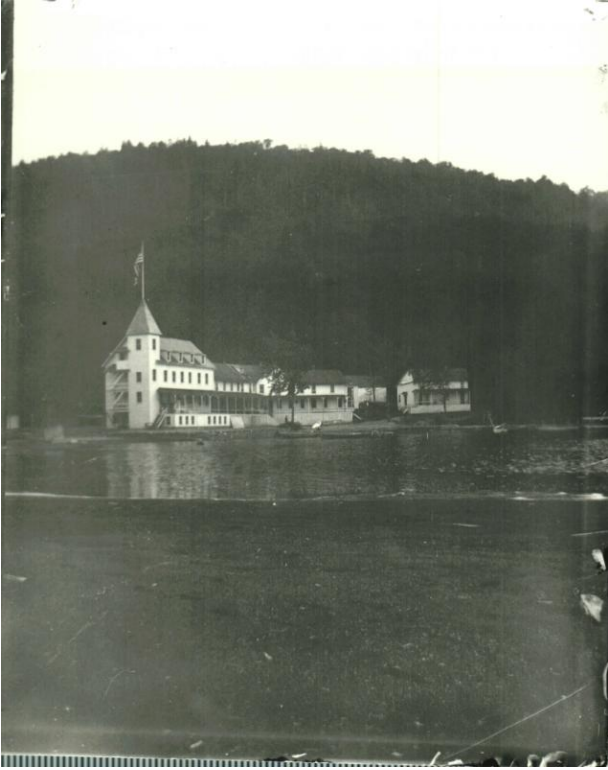

Basic Detail Report

Unidentified Building

Date

c. 1900

Medium

Glass plate, Collodion Emulsion Photographic Paper (copy prints)

Description

Large building with a square tower on Canada Lake.

Dimensions

Sight: 4 × 5 in. (10.2 × 12.7 cm)