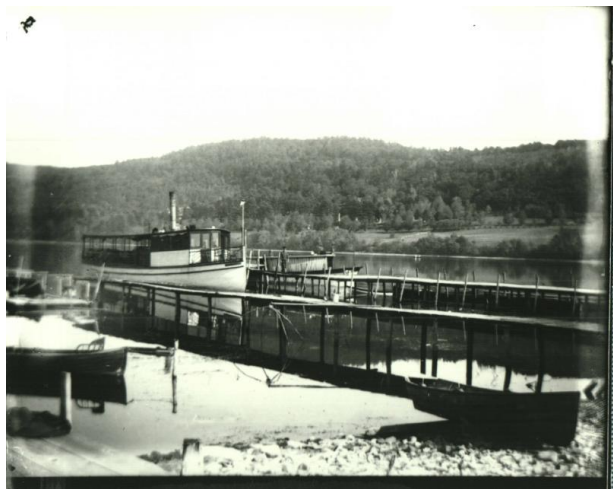

Basic Detail Report

Sight: 4 × 5 in. (10.2 × 12.7 cm)

Mabel Coburn

Date

c. 1900

Medium

Glass plate, Collodion Emulsion Photographic Paper (copy prints)

Description

Large boat at wharf on Otsego Lake.

Dimensions