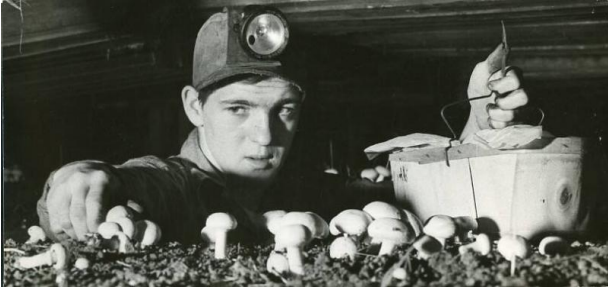

Basic Detail Report

Picking Mushrooms

Date

c. 1950

Medium

Photographic paper

Description

In the photograph a man picks mushrooms in a basement. He wears a mining hat with lamp and holds a knife and 1/4 bushel basket in his left hand.