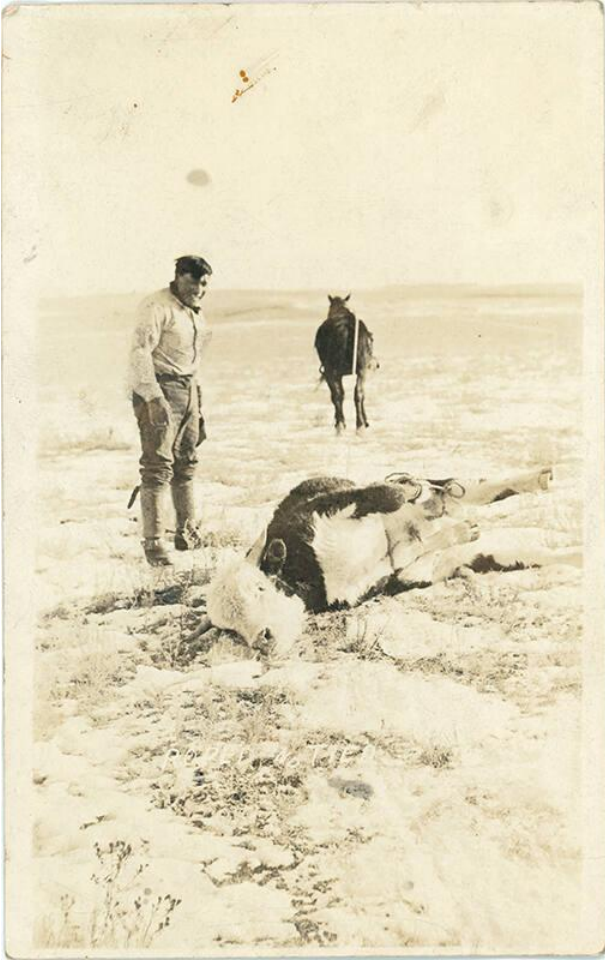

Basic Detail Report

Deceased Cow

Date

c. 1910

Medium

Photographic print on heavy paper

Description

View of a cow that has passed on out in a pasture. The cow has a rope around it that is attached to a horse to help remove the cow from the field. A man stands nearby looking on.

Dimensions

Sight: 5 3/8 × 3 3/8 in. (13.7 × 8.6 cm)