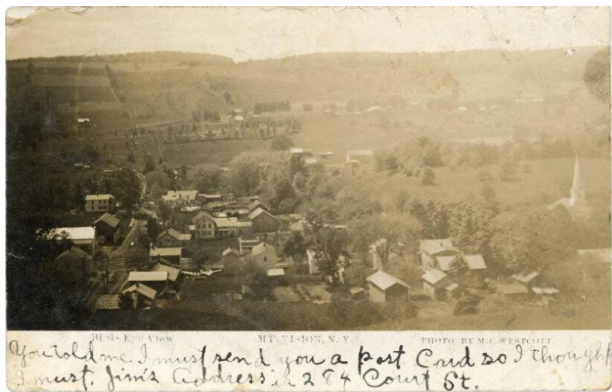

Basic Detail Report

Farmscape

Date

c. 1907

Medium

Photographic Print on heavy paper

Description

A bird's eye view image of Mount Vision. Several houses and a church can be seen. Sprawling fields and hills are in the background.

Dimensions

Sight: 3 1/2 × 5 1/2 in. (8.9 × 14 cm)