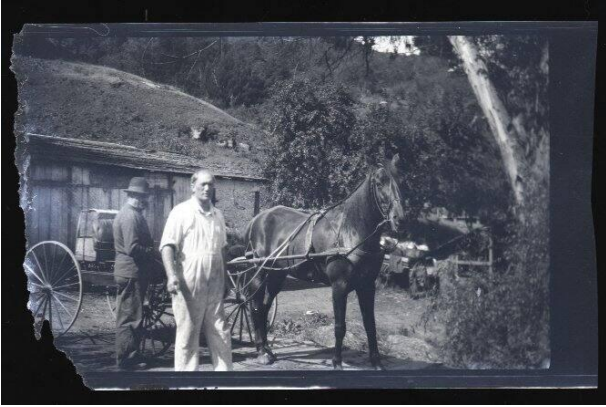

Basic Detail Report

Bill Abrams Farm 9

Medium

Film Negative.

Description

A bridled horse stands front and center while attached to a wagon. There are two men standing next to the horse. One man, wearing dark clothing, is turned to the side away from the camera. The other man, wearing lighter

colored clothing, is walking away from the other man, facing the camera. There is a building in the background.

Dimensions

Sight: 2 3/4 × 4 1/4 in. (7 × 10.8 cm)