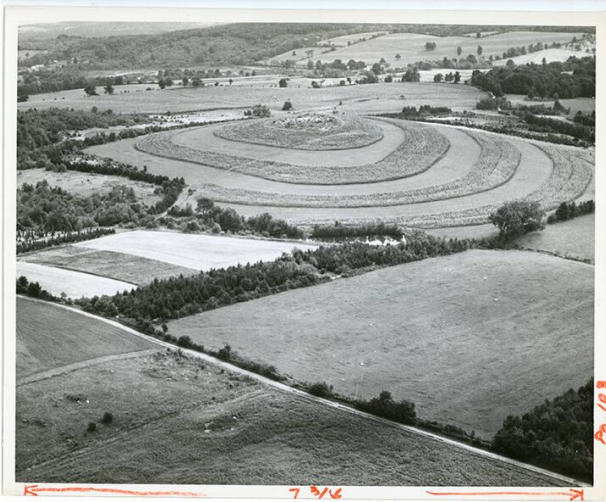

Basic Detail Report

Overall: 8 × 10 in. (20.3 × 25.4 cm)

Strip Cropping

Date

c.1900

Medium

Photographic print

Description

Panoramic ariel image of fields with a circular mowed pattern in the central field.

Dimensions