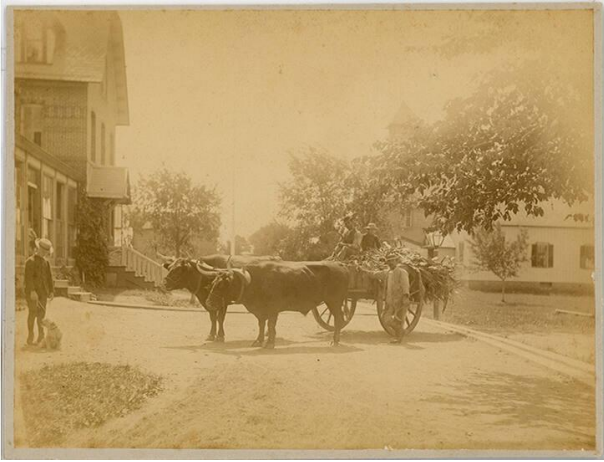

Basic Detail Report

Oxen Cart with Corn

Date

c.1900

Medium

Photographic print Cardboard mount

Description

Image of a man and young boy on a wagon with a load. It is pulled by an oxen team. They are in the middle of a dirt road in a town. Buildings can be seen to the image right

and left. A man in a hat stands to image left.

Dimensions

Sight: 7 1/4 × 9 5/8 in. (18.4 × 24.5 cm) Overall: 7 1/2 × 10 in. (19.1 × 25.4 cm)