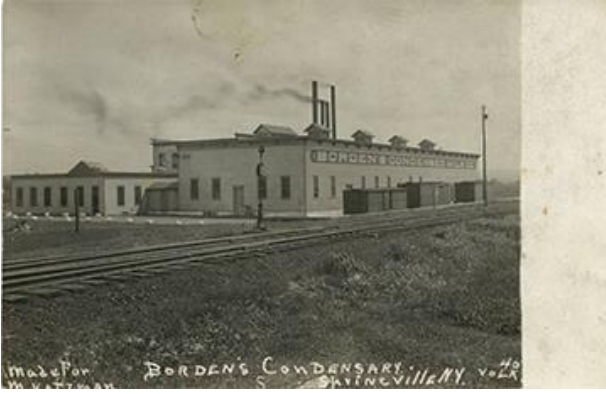

Basic Detail Report

Borden's Condensary in Springville, NY

Date

c. 1910

Medium

photographic print on heavy cardstock

Description

Exterior view of the Borden's Condensed Milk Co. building

located in Springville, Erie County, New York. The building is located along the rail line. On the bottom of the card is printed, MADE FOR M. KATZMAN/BORDEN'S CONDENSARY/SPRINGVILLE, N.Y./40/VOLK.

Dimensions