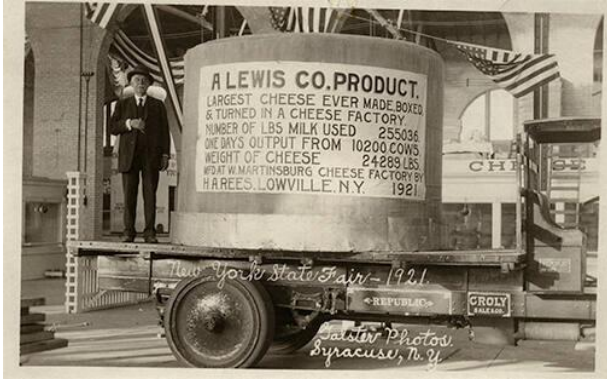

Basic Detail Report

Lewis County's "Largest Cheese Ever Made" at New York State Fair, 1921

Date

1921

Medium

photographic print on heavy cardstock

Description

A man stands on the flatbed of a truck next to a large round of cheese. Flags and a building are in the background. ;;On the cheese is a sign stating A LEWIS CO. PRODUCT./LARGEST CHEESE EVER MADE. /BOXED & TURNED IN A CHEESE FACTORY./NUMBER OF LBS MILK USED 255036/ ONE DAYS OUTPUT FROM 10200 COWS./WEIGHT OF CHEESE 24289 LBS./ MFD AT W. MARTINSBURG CHEESE FACTORY BY H A REES/ LOWVILLE, N.Y./ 1921. ;;Printed on the postcard is NEW YORK STATE FAIR - 1921/TALSTER PHOTOS /SYRACUSE, N.Y.;