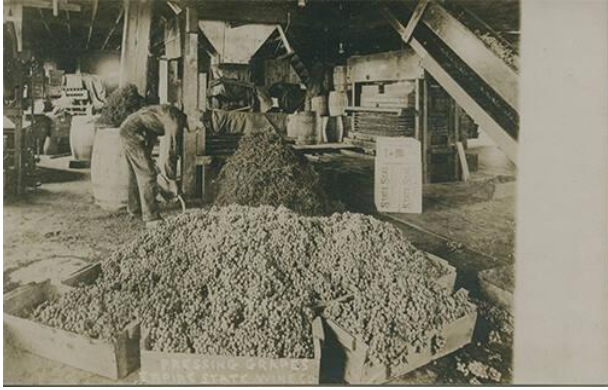

Basic Detail Report

Empire State Wine Company, Penn Yan, New York

Date

c. 1910

Medium

photographic print on heavy cardstock

Description

Indoor scene. A man presses grapes at the Empire State Wine Company in Penn Yan, Yates County, New York. Various machines are in the background. Crates or boxes with STATE SEAL/EMPIRE STATE WINE CO. printed on the side are in the background. Another side of the box has an illustration of a wine bottle on it.