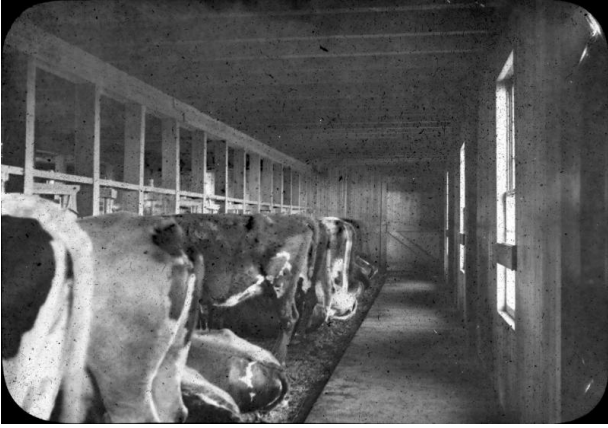

Basic Detail Report

Interior of a Barn, New Jersey

Date

c. 1900-1940

Medium

Silver image glass plate sealing tape

Description

Image shows the interior of a barn with several cows lined up and in stanchions down an aisle. A door is at the end of

the aisle and there are multiple windows in the wall opposite the cows.

Dimensions

Overall: 3 1/4 × 4 in. (8.3 × 10.2 cm)