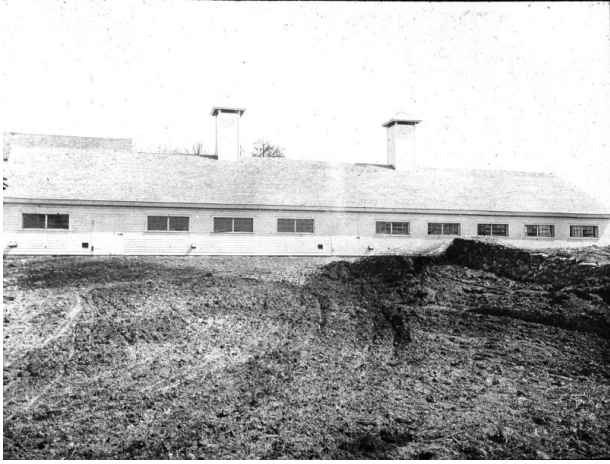

Basic Detail Report

Barn Exterior: S.L Stewar, Newbury, New York

Date

c. 1900-1940

Medium

Silver image glass plate sealing tape

Description

Image shows the exterior of a long, one story barn with

several windows. Two cupolas are on the roof of the barn.

Dimensions

Overall: 3 1/4 x 4 in. (8.3 x 10.2 cm)