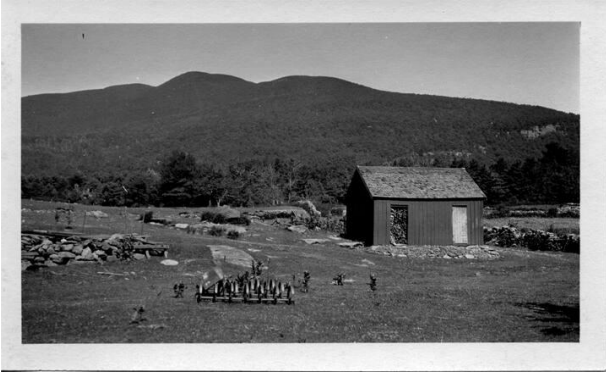

Basic Detail Report

Winchell Farm Scene

Date

c. 1920

Medium

Photographic paper; Black & White

Description

An outdoor scene with an outbuilding possibly filled with corn, a stone pile or stone foundation and a spring-tooth harrow.

Dimensions

Sight: 2 3/4 × 4 in. (7 × 10.2 cm)