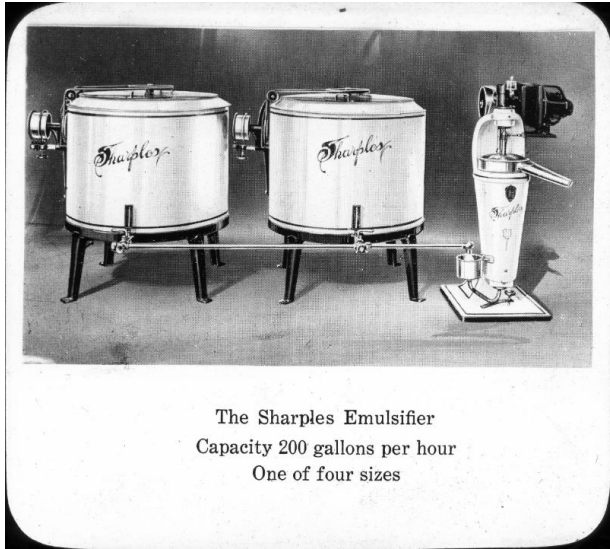

Basic Detail Report

Overall: 3 1/4 x 4 in. (8.3 x 10.2 cm)

Sharples Emulsifier

Date

c. 1900-1940

Medium

Silver image glass plate sealing tape

Description

Image shows an illustration of an emulsifier. Below the illustration a caption reads "The Sharples Emulsifier. Capacity 200 gallons per hour. One of four sizes."

Dimensions