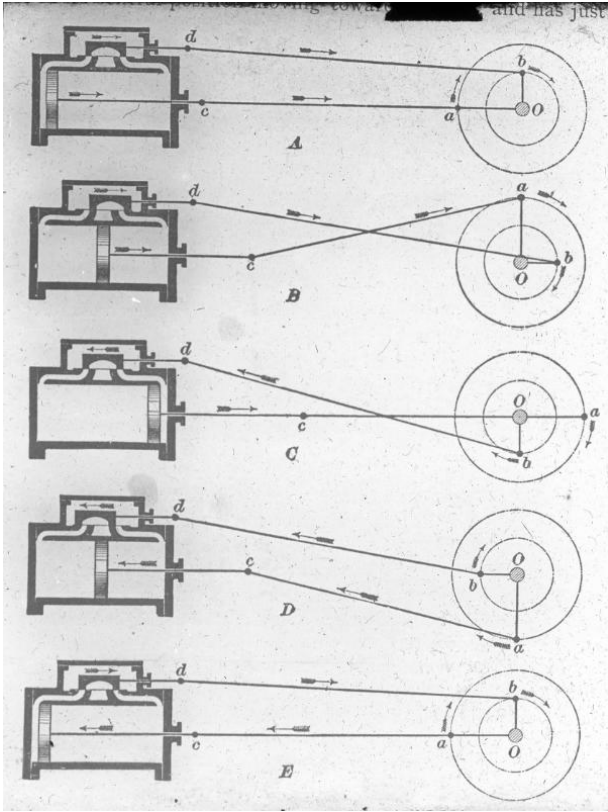

Basic Detail Report

D Valve with Lap

Date

1900-1940

Medium

Silver image glass plate sealing tape

Dimensions

Overall: 3 1/4 × 4 in. (8.3 × 10.2 cm)