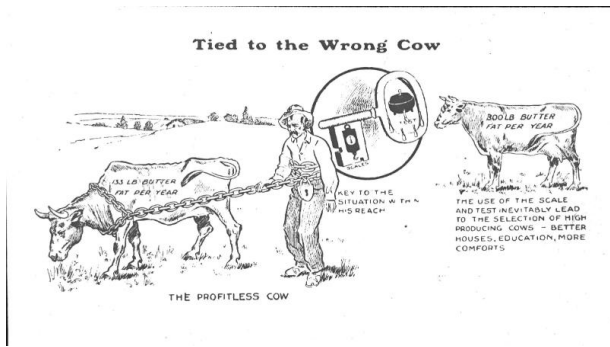

Basic Detail Report

Comic - Cow Paths that Lead Far Apart

Date

c. 1900-1940

Medium

Silver image glass plate sealing tape

Description

Comic illustration shows a farmer chained to a skinny cow. The title of the comic is "Tied to the Wrong Cow." On the skinny cow is written "133 lb. butterfat per year." Under the cow it says "The Profitless Cow." Behind the farmer and under a bubble with a spring scale and Babcock Tester (?) pictured with in the outline of a key, a caption reads: "Key to the situation within his reach." On the upper right is another cow with "300 lb. butter fat per year" written on it. Below this cow is a caption that reads: "The use of the cow and test inevitably lead to the selection of high producing cows - better houses, education, more comforts."