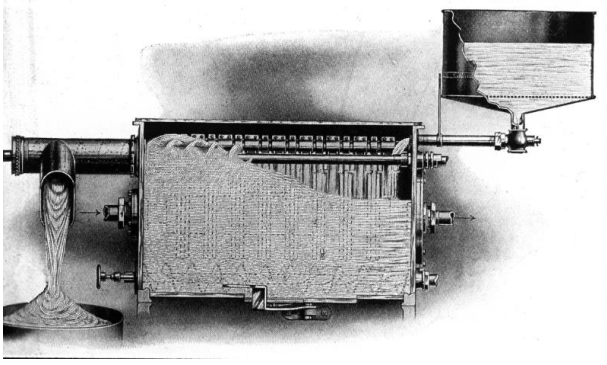

Basic Detail Report

Ice Cream Freezer

Date

c. 1900-1940

Medium

Silver image glass plate sealing tape

Description

Image is an illustration of the ice cream freezer.

Dimensions

Overall: 3 1/4 x 4 in. (8.3 x 10.2 cm)