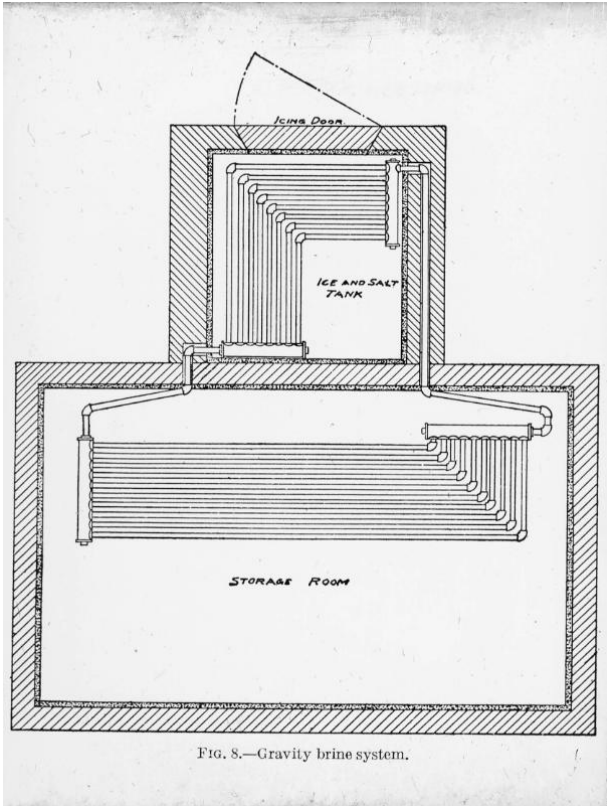

Basic Detail Report

Gravity Brine System

Date

c. 1900-1940

Medium

Silver image glass plate sealing tape

Description

Image shows an illustration of a "Gravity Brine System."

Dimensions

Overall: 3 1/4 × 4 in. (8.3 × 10.2 cm)