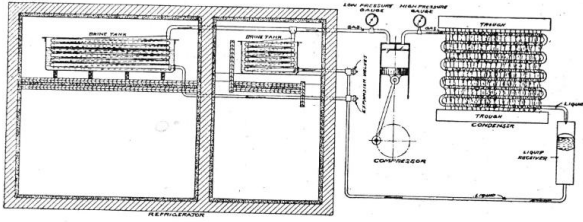

Basic Detail Report

Diagram of Brine Storage

Date

c. 1900-1940

Medium

Silver image glass plate sealing tape

Description

Image of a Mechanics - Diagram - old storage machine. Brine Storage.

Dimensions

Overall: 3 1/4 x 4 in. (8.3 x 10.2 cm)