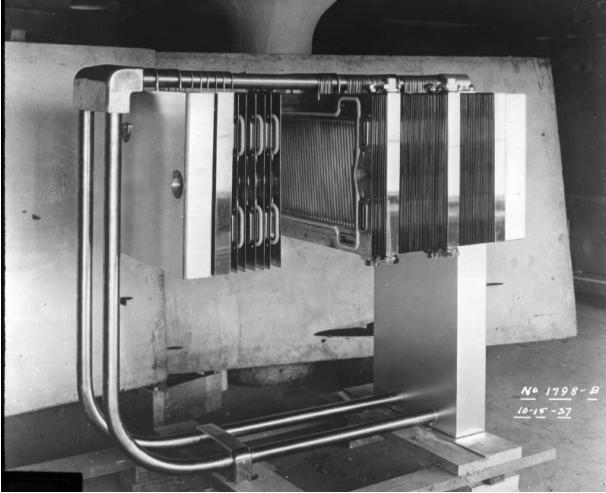

Basic Detail Report

Dairy Utensils

Date

c. 1900-1940

Medium

Silver image glass plate sealing tape

Description

Image shows milk cooler panels on a rack.

Dimensions

Overall: 3 1/4 × 4 in. (8.3 × 10.2 cm)