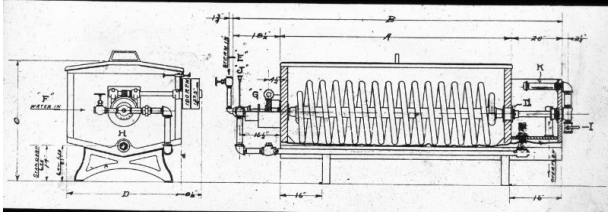

Basic Detail Report

Pasteurizer

Date

c. 1900-1940

Medium

Silver image glass plate sealing tape

Description

Image is a cross section illustration of a machine, possibly a pasteurizer.

Dimensions

Overall: 3 1/4 x 4 in. (8.3 x 10.2 cm)