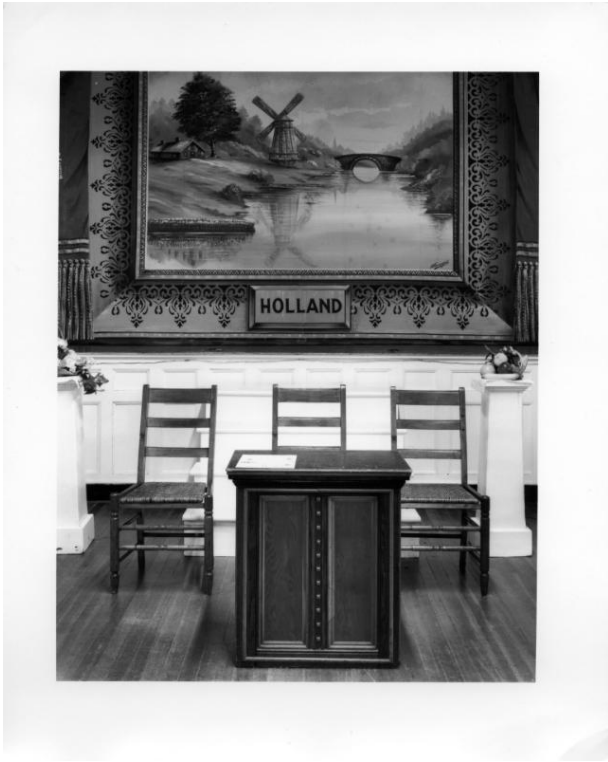

Basic Detail Report

Sight: 8 × 10 in. (20.3 × 25.4 cm)

Butternut Valley Grange No 1533 - Detail of Main Hall

Date

2001

Medium

Photographic paper

Description

Image is an interior detail of the Butternut Valley Grange No 1533 located in Gilbertsville, New York. The image shows a single station with three chairs. Behind the station are two podiums with fruit/flower arrangements and in the center of the wall is a framed picture of HOLLAND.