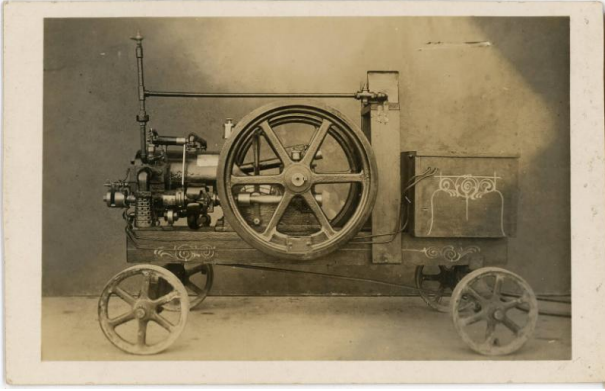

Basic Detail Report

Gas Engine

Medium

photographic print, heavy paper, Postcard

Description

This is a photo of an early gas engine.

Dimensions

Overall: 3 1/2 × 5 7/16 in. (8.9 × 13.8 cm)