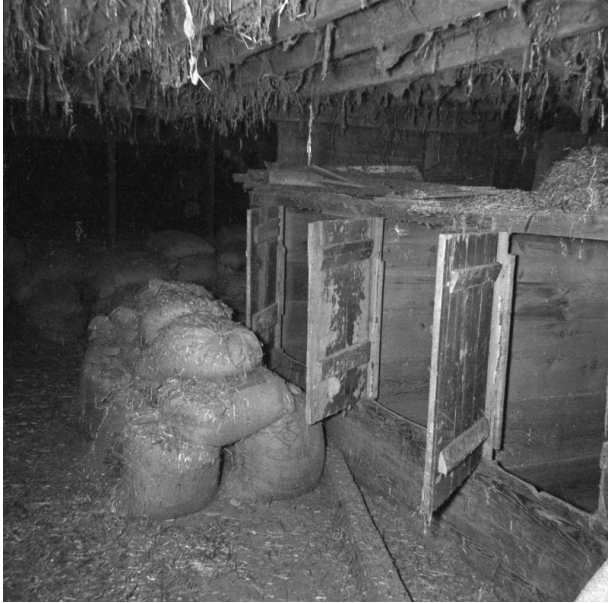

Basic Detail Report

Grain Bins

Date

c. 1950-1955

Medium

Film Negative

Description

This image shows the grain bins in the barn at the Garretson's Hemlock Valley Farm in Stillwater, Sussex County, New Jersey. These were later dismantled by Edward Garretson as they became obsolete. The barn they are in was built circa 1865.

Dimensions

Sight: 1 13/16 × 1 3/4 in. (4.6 × 4.4 cm)