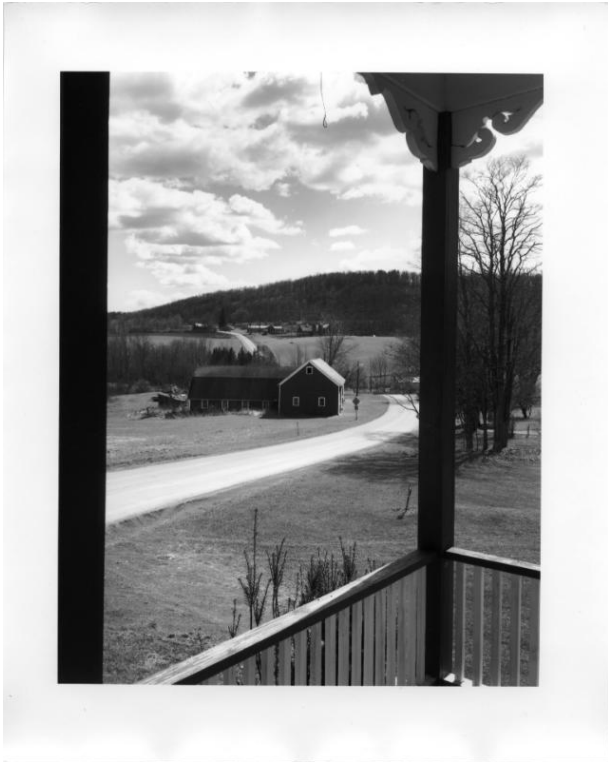

Basic Detail Report

Pierstown Grange No. 793 - Front Porch

Date

2000

Medium

Photographic paper

Description

Image shows a scene off the front porch at the Pierstown Grange No. 793 located in Cooperstown, New York. A barn and farm equipment is in view across the road. Further in the distance, towards the hills, is another farm.

Dimensions

Sight: 8 × 10 in. (20.3 × 25.4 cm)