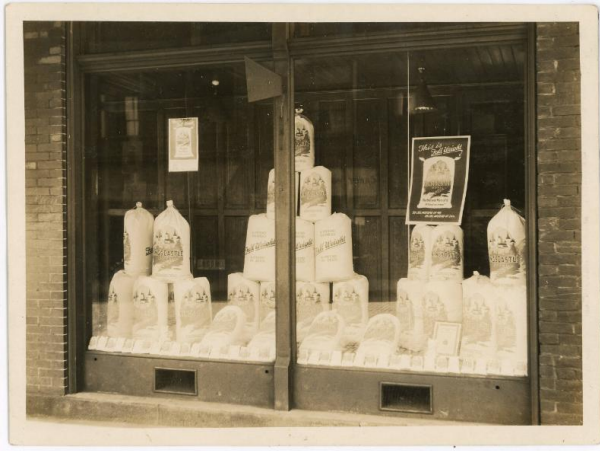

Basic Detail Report

V.W. Smith Co. Display

Date

1924

Medium

photographic print

Description

Image of a display in a shop window of Kings Castle Flour;
A friend you knead.

Dimensions

Overall: 6 1/2 x 8 1/2 in. (16.51 x 21.59 cm)